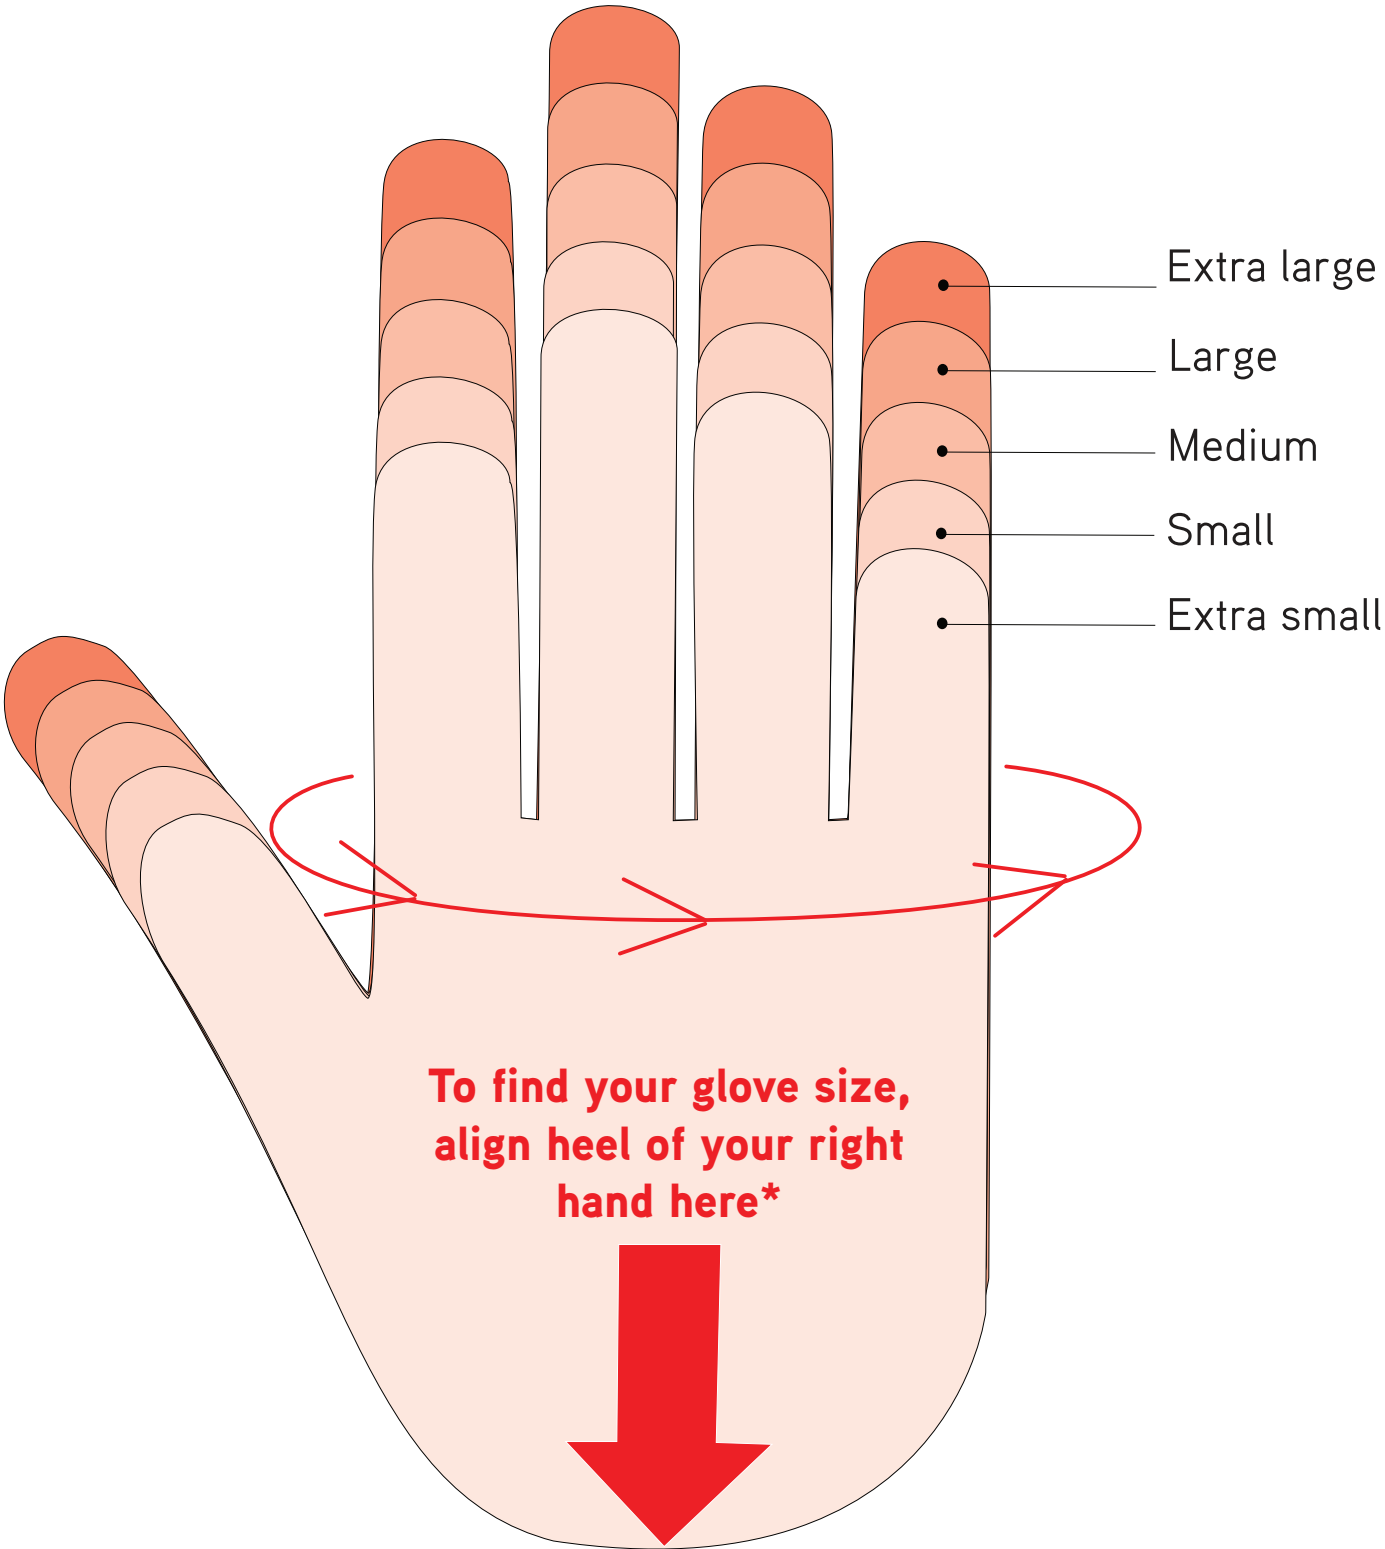

# Glove size guide

Alternatively, measure the diameter of your hand in inches (below your 4 fingers as shown by arrow).

\* Please note, this diagram is a guide only. The best way to find out your glove size is to try them on at your local garden centre.

Measurement (inches)	Glove Size
6	Extra small
7	Small
8	Medium
9	Large
10	Extra large